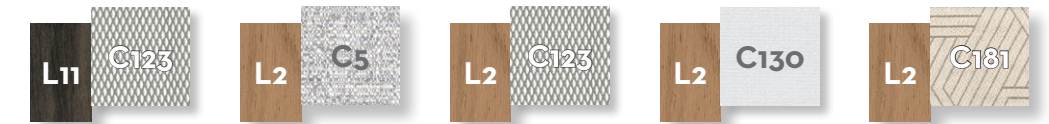

SOFA DX / CODE: AGODX

	Width	Depth	Height	H. armrest	H. seat	H. cushion
cm	218	95	65	60	40	25
inch	85.8	37.4	25.6	23.6	15.7	9.8