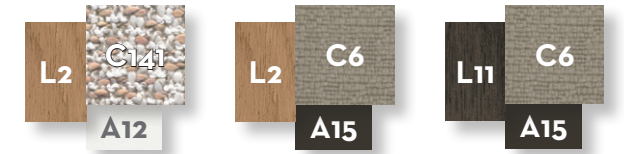

SOFA 2 SEATER WOOD ARM / CODE: ALLDIV2P-04

Width	Depth	Height	H. armrest	H. seat	H. cushion
220	95	70	49	40	20

SOFA DX 2 SEATER FABRIC ARM / CODE: ALLDX2P-01

Width	Depth	Height	H. armrest	H. seat	H. cushion
210	95	70	49	40	20

SOFA CORNER DX / CODE: ALLANG-01

Width	Depth	Height	H. seat	H. cushion
210	95	70	40	20

SOFA SX 2 SEATER FABRIC ARM / CODE: ALLSX2P-01

Width	Depth	Height	H. armrest	H. seat	H. cushion
210	95	70	49	40	20

SOFA CORNER SX / CODE: ALLANG-02