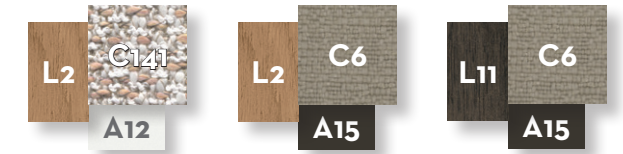

SOFA SX 3 SEATER FABRIC ARM + SHELF / CODE: ALLSX3P-03

Width	Depth	Height	H. armrest	H. seat	H. cushion
280	95	70	49	40	20

SOFA DX 3 SEATER WOOD ARM + SHELF / CODE: ALLDX3P-04

Width	Depth	Height	H. armrest	H. seat	H. cushion
285	95	70	49	40	20

SOFA SX 3 SEATER WOOD ARM + SHELF / CODE: ALLSX3P-04

Width	Depth	Height	H. armrest	H. seat	H. cushion
285	95	70	49	40	20

SOFA CX 3 SEATER + DX SHELF / CODE: ALLCX3P-01

Width	Depth	Height	H. seat	H. cushion
280	95	70	40	20

SOFA CX 3 SEATER + SX SHELF / CODE: ALLCX3P-02

Width	Depth	Height	H. seat	H. cushion
280	95	70	40	20

SOFA 2 SEATER FABRIC DX + WOOD SX ARM / CODE: ALLDIV2P-01

Width	Depth	Height	H. armrest	H. seat	H. cushion
215	95	70	49	40	20