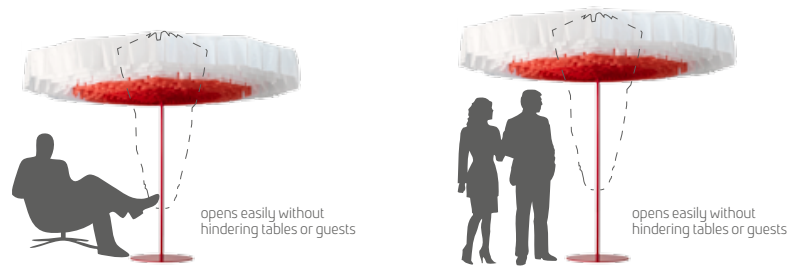

# BLOOM

design by David Grosemans for Sywawa

		BLOOM Ø 300 cm - H 240 cm		BLOOM Ø 300 cm - H 260 cm		
		degrade	coloured top fabric	degrade	coloured top fabric	
PARASOL	Shape					
	Fabric <i>technical info</i> see page 100-104	Top fabric	Airtex	Airtex	Airtex	Airtex
		Colours	○	○ ● ● ● ●	○	○ ● ● ● ●
		Flags	Polyester	Polyester	Polyester	Polyester
		Colours	● ●	○	● ●	○
	Option fire retardant	no	yes, only white top fabric and white flags	no	yes, only white top fabric and white flags	
	Frame	Pole	Ø 40 mm Stainless Steel 316, epoxy primed and powder coated  ● ●	Ø 40 mm Stainless Steel 316, epoxy primed and powder coated  ○	Ø 40 mm Stainless Steel 316, epoxy primed and powder coated  ● ●	Ø 40 mm Stainless Steel 316, epoxy primed and powder coated  ○
		Ribs	12 x Ø 18mm, Aluminium		12 x Ø 18mm, Aluminium	
	Dimensions	Height closed	240 cm		260 cm	
		Height open	240 cm		260 cm	
Free height open		210 cm		230 cm		
Free height closed		56 cm		76 cm		
Shade area		±707 m <sup>2</sup>		±707 m <sup>2</sup>		
Weight		30 kg		30 kg		
Packaging	375 x 40 x 40 cm		375 x 40 x 40 cm			
Protective cover		Polyester with Polyurethane coating ±240g/m <sup>2</sup> , highly UV-resistant, grey				
BASES	S standard base plate round Ø 74 cm 	Material	12 mm, steel QSTE 325. Sandblasted, metallized and powder coated			
		Colors	○ ● ●			
		Weight	41 kg			
		Wind resistance	Bloom Parasol + Standard base : 6 BFT (49 km/h - 31 mph)			
	Packaging	80 x 80 x 4 cm				
	Optional : extra weight 	Material	6 mm, steel QSTE 325. Sandblasted, metallized and powder coated			
Colors		○ ● ●				
Weight		2x 10 kg				
Wind resistance		Bloom Parasol + Standard base + Extra weight : 7 BFT (61 km/h - 38 mph)				
Packaging	80 x 80 x 4 cm					
Other bases see page 106		Rondo				
ACCESSORIES <i>see page 105</i>	Light Quaseo	x				
	Bla Bla table	x				
	Coupe + Bla Bla table	x				